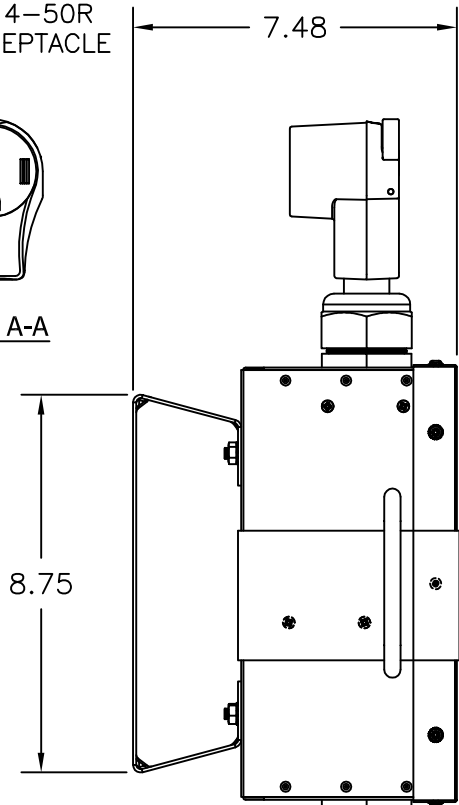

## 30 Amp and 50 Amp Models

NEMA 14-50R  
RV RECEPTACLE

VIEW A-A

NEMA 14-50P  
RV PLUG