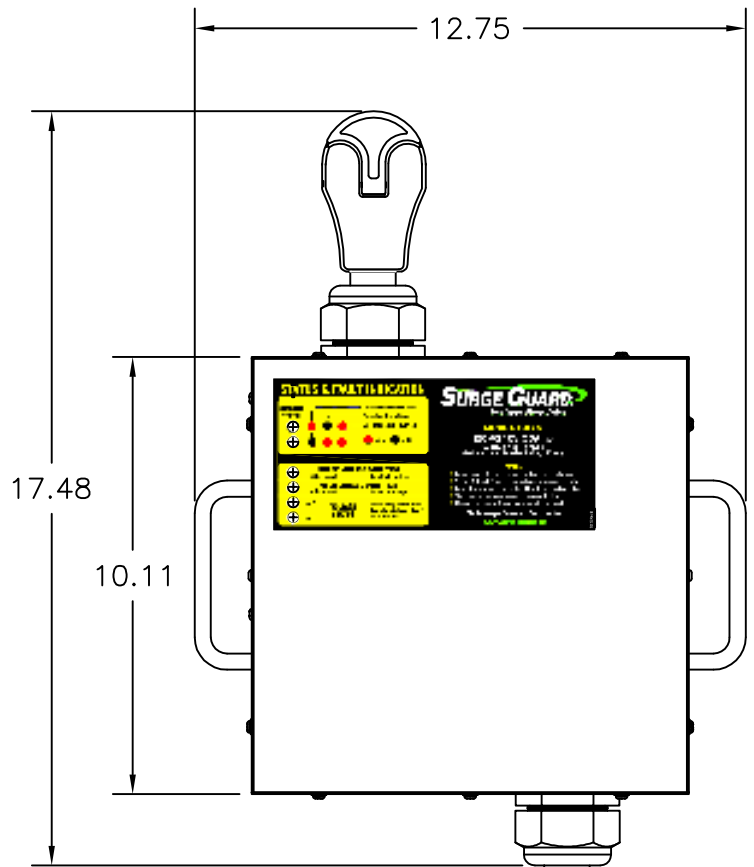

# Voltage Regulators

by **SURGE GUARD**  
RV Power Protection

## 30 Amp and 50 Amp Models

NEMA 14-50R  
RV RECEPTACLE

VIEW A-A

NEMA 14-50P  
RV PLUG