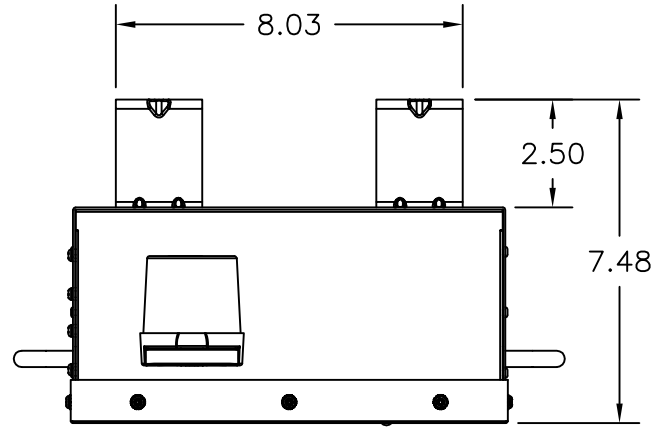

## 30 Amp and 50 Amp Models

NEMA 14-50R  
RV RECEPTACLE

VIEW A-A

NEMA 14-50P  
RV PLUG